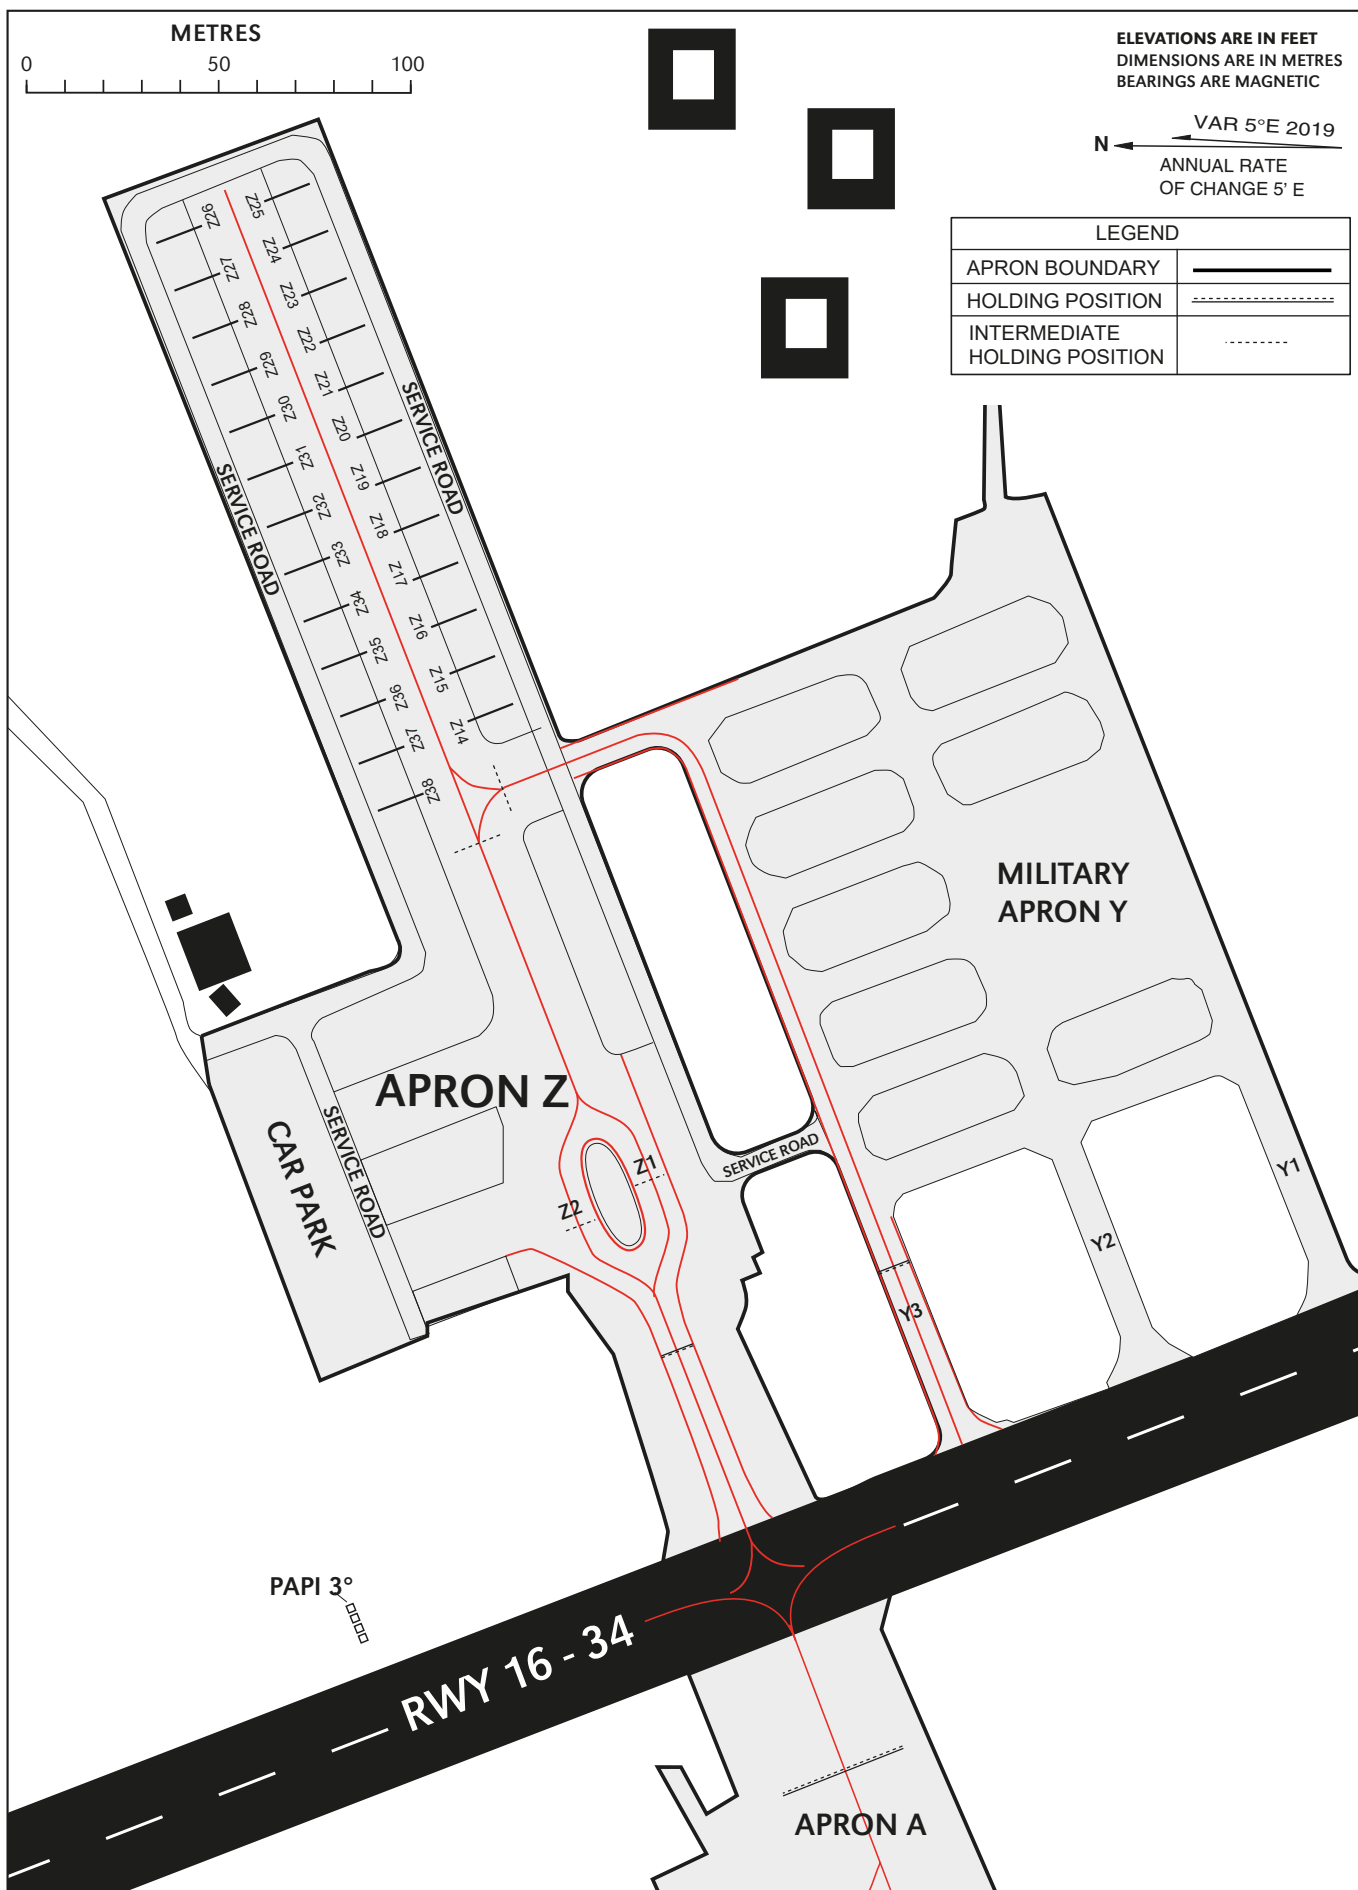

AIRCRAFT PARKING CHART
APRON Z- ICAO

APRON ELEV 28 ft

ATIS	135.40
TWR	133.00
	127.80

HAIFA (LLHA)

CHANGES: Apron M Renamed to Apron A