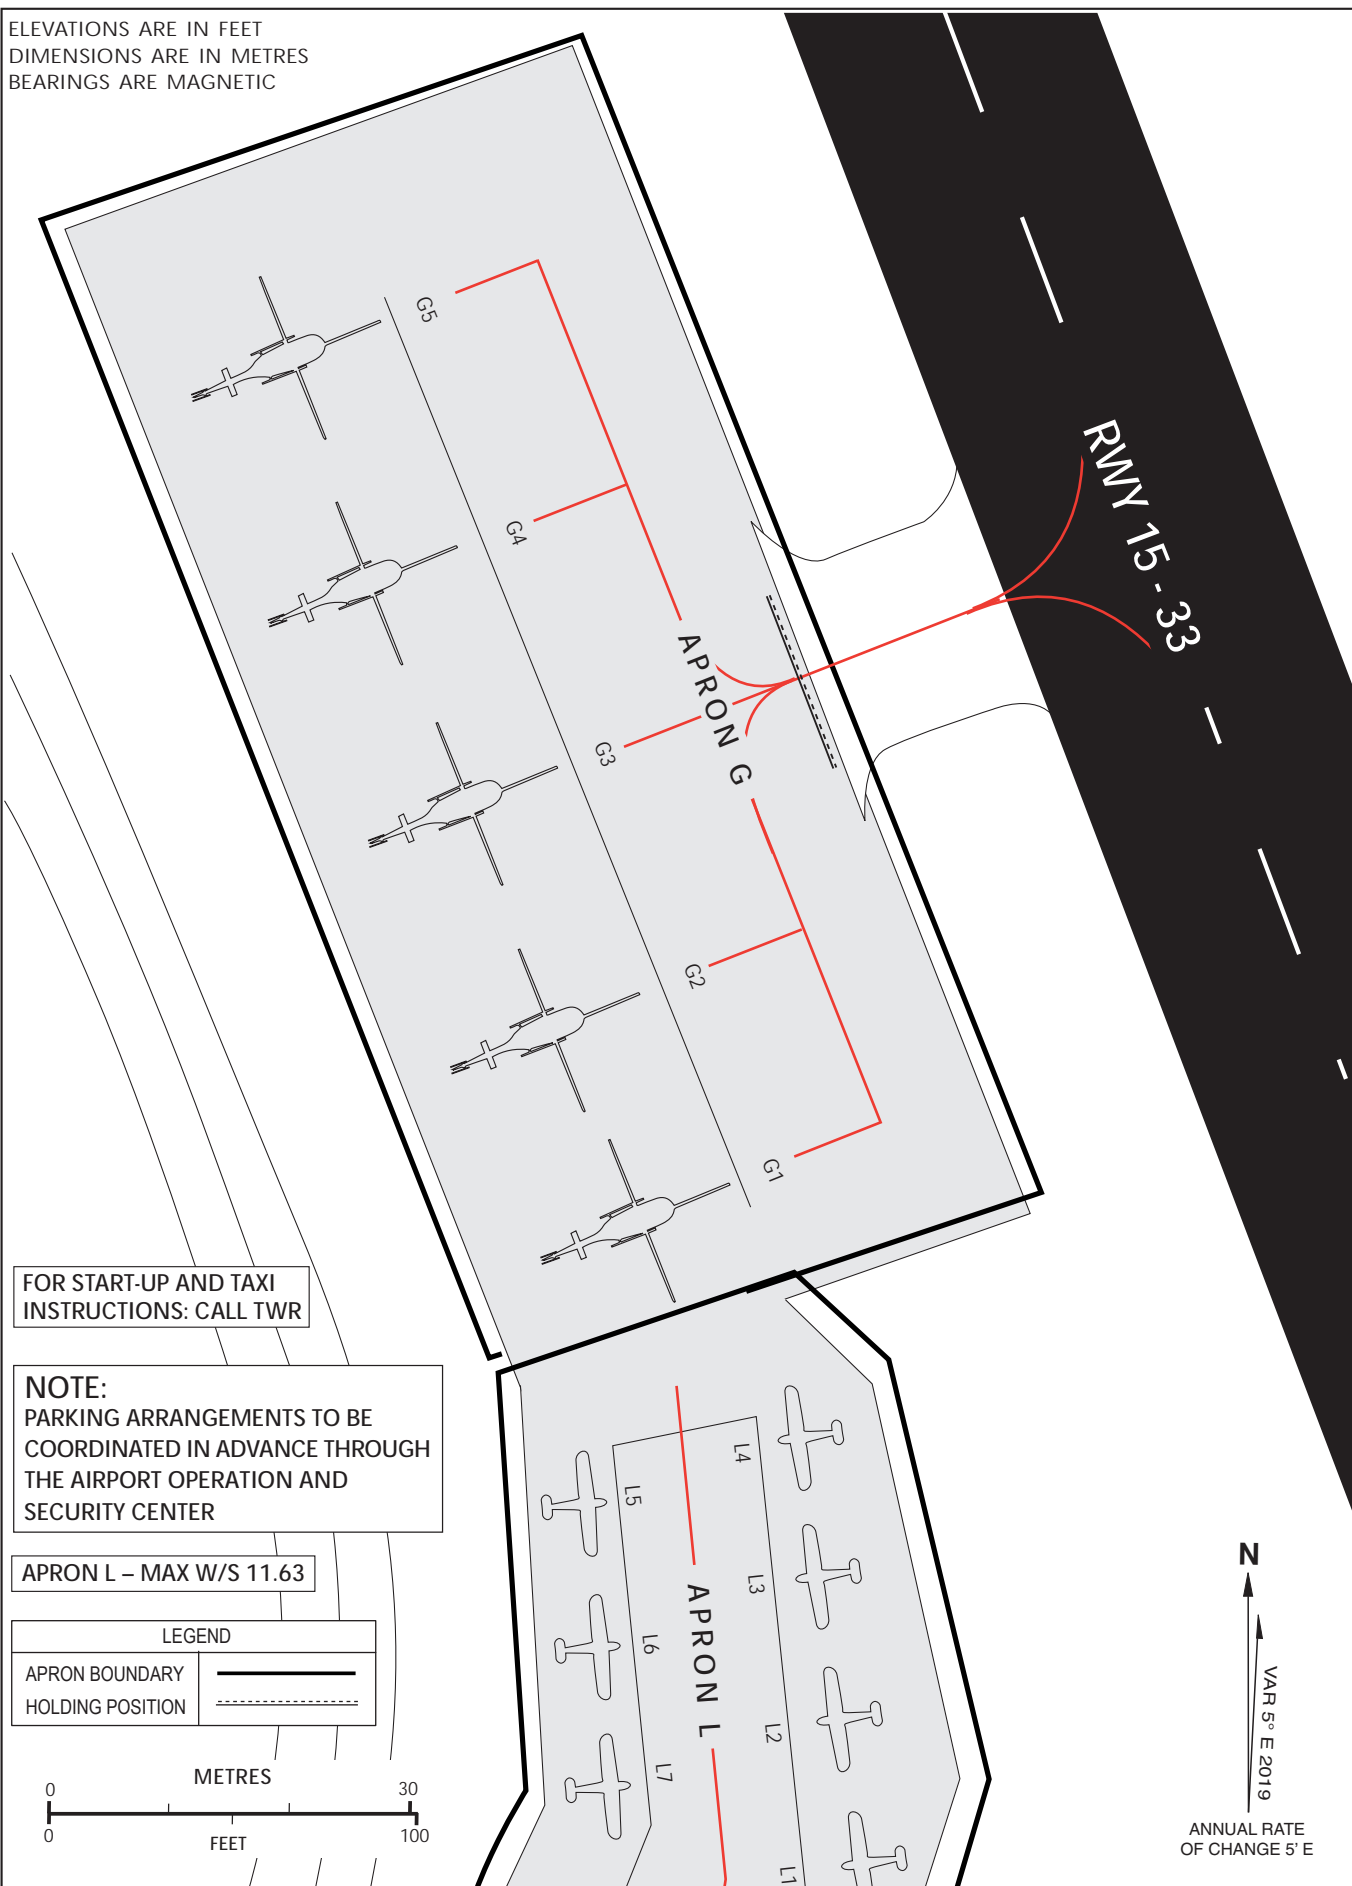

AIRCRAFT PARKING CHART
APRON G - ICAO

APRON ELEV 28 ft

TWR	133.00
	127.80

HAIFA (LLHA)

ELEVATIONS ARE IN FEET
DIMENSIONS ARE IN METRES
BEARINGS ARE MAGNETIC

CHANGES: RWY Designator, Note Updated.