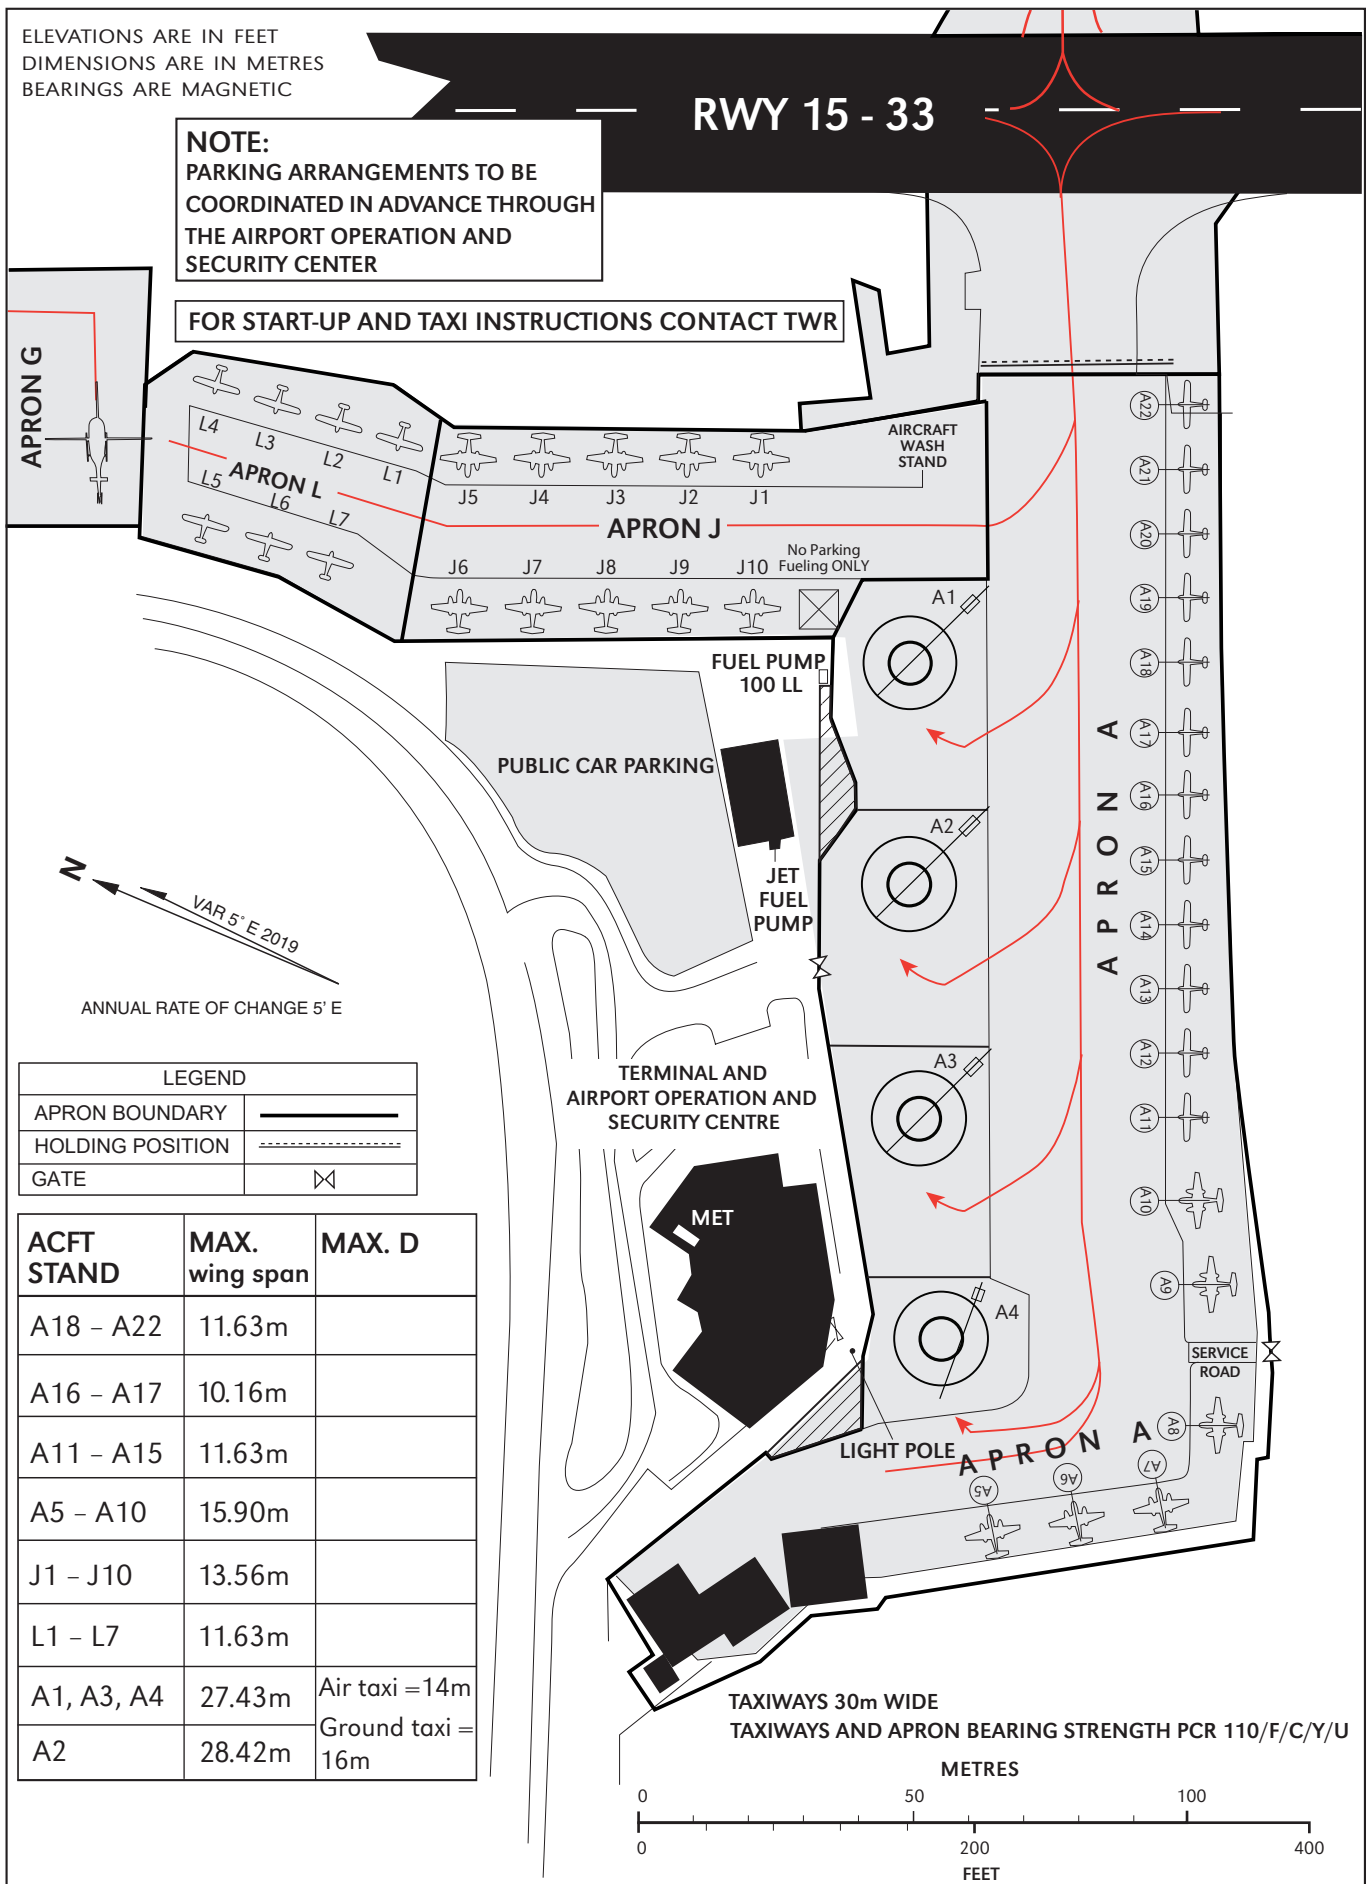

AIRCRAFT  
PARKING CHART - ICAO

APRON ELEV 28 ft

ATIS 135.40  
TWR 133.00  
127.80

HAIFA (LLHA)

CHANGES: RWY Designator, Note Updated, TWY and Apron Bearing Strength Updated.