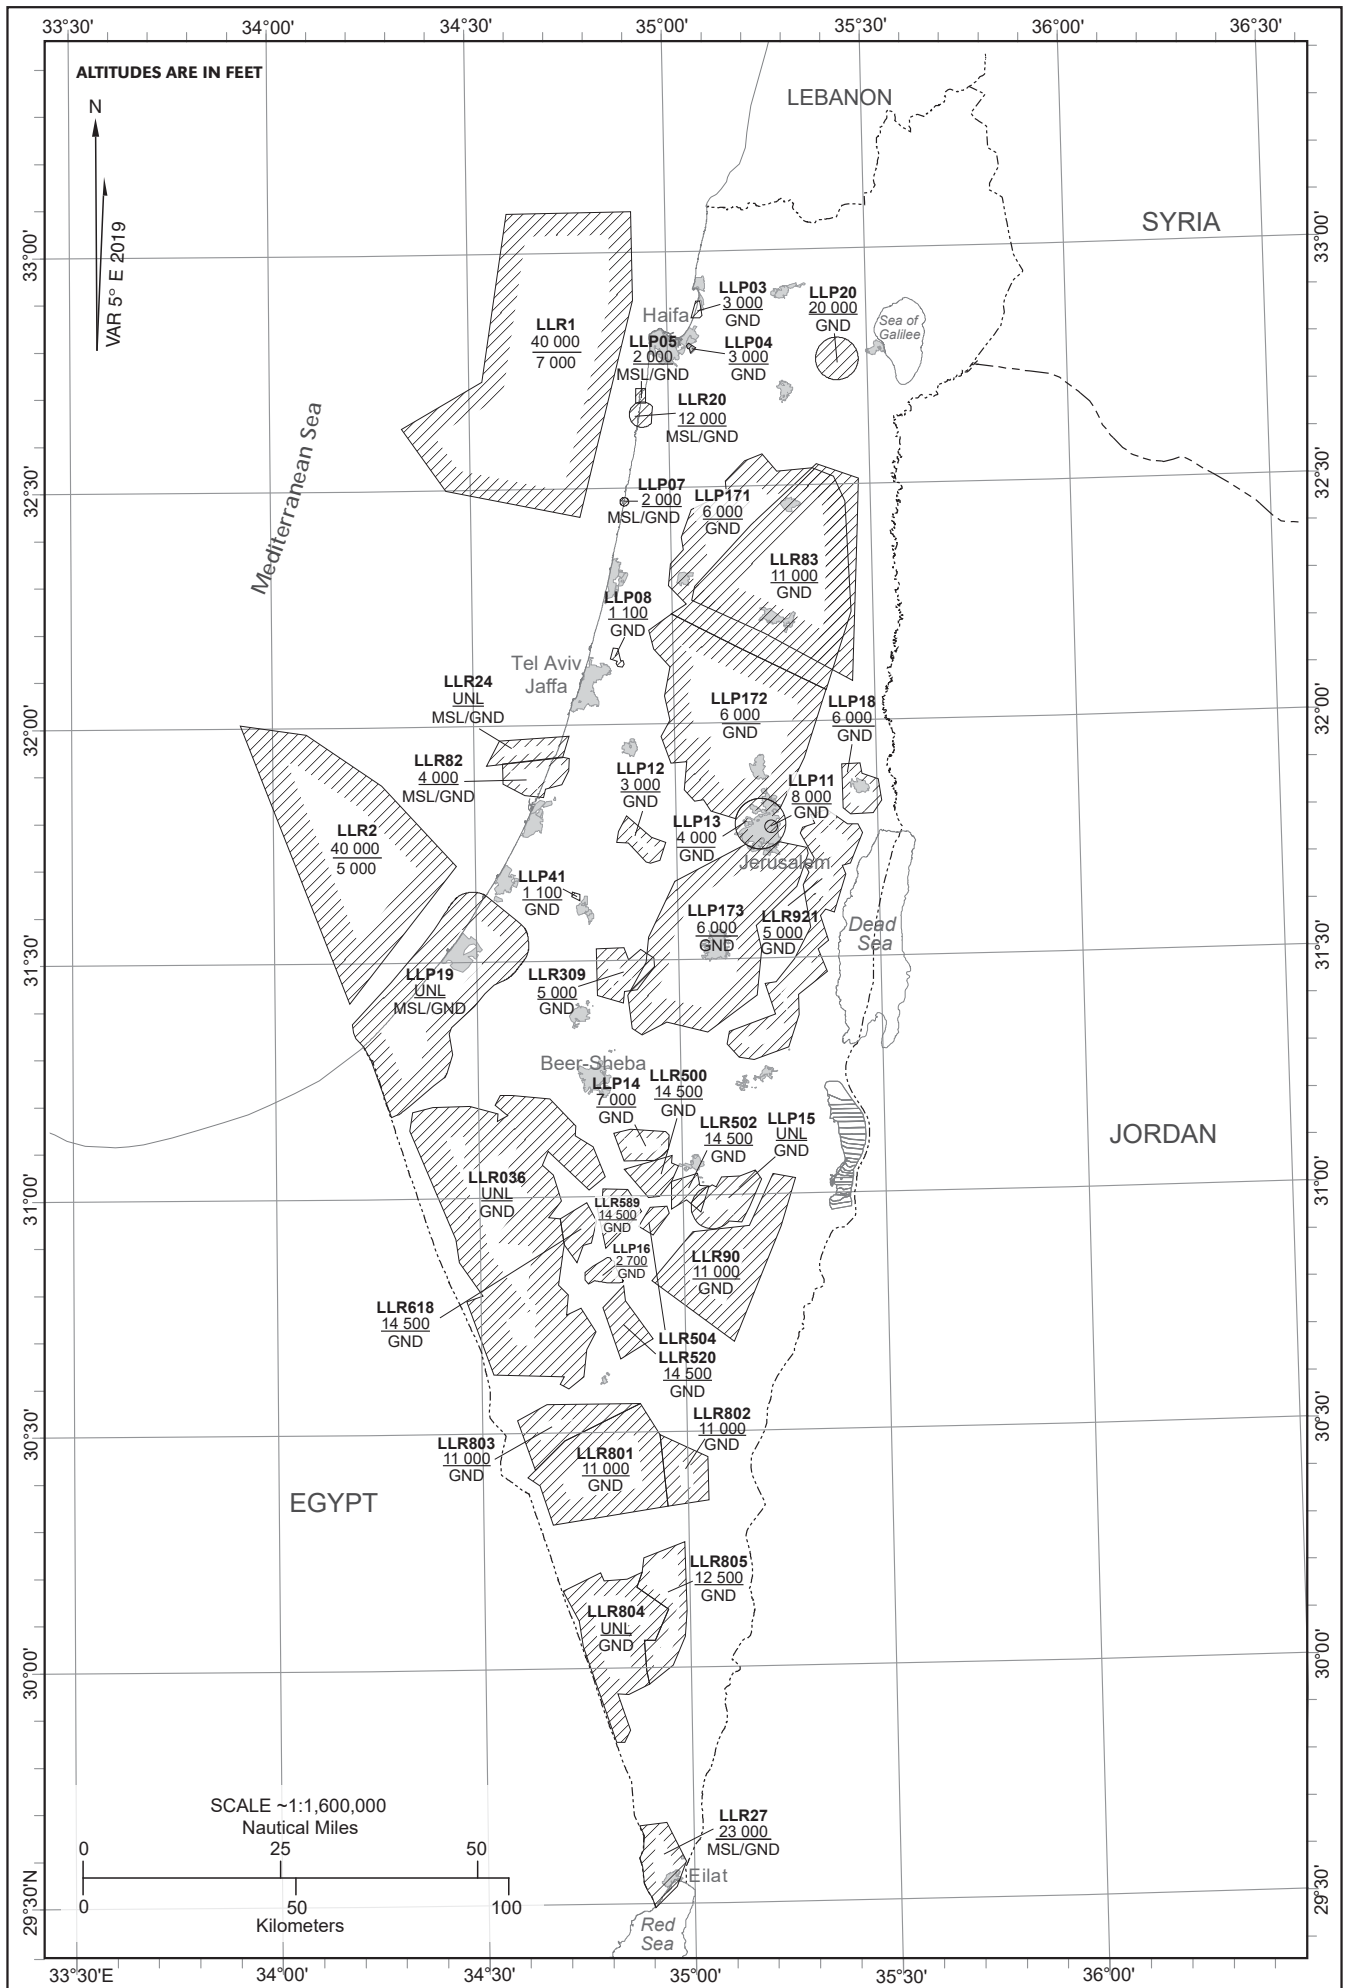

PROHIBITED, RESRTICTED AND DANGER AREAS - INDEX CHART

CHANGES: LLR 83, LLR036, LLR618, LLR 500, LLR502, LLR504, LLR589, LLR618, LLR804, LLR 805 - Added. LLR309, LLR921 - ALT changed. LLR1080 Deleted.